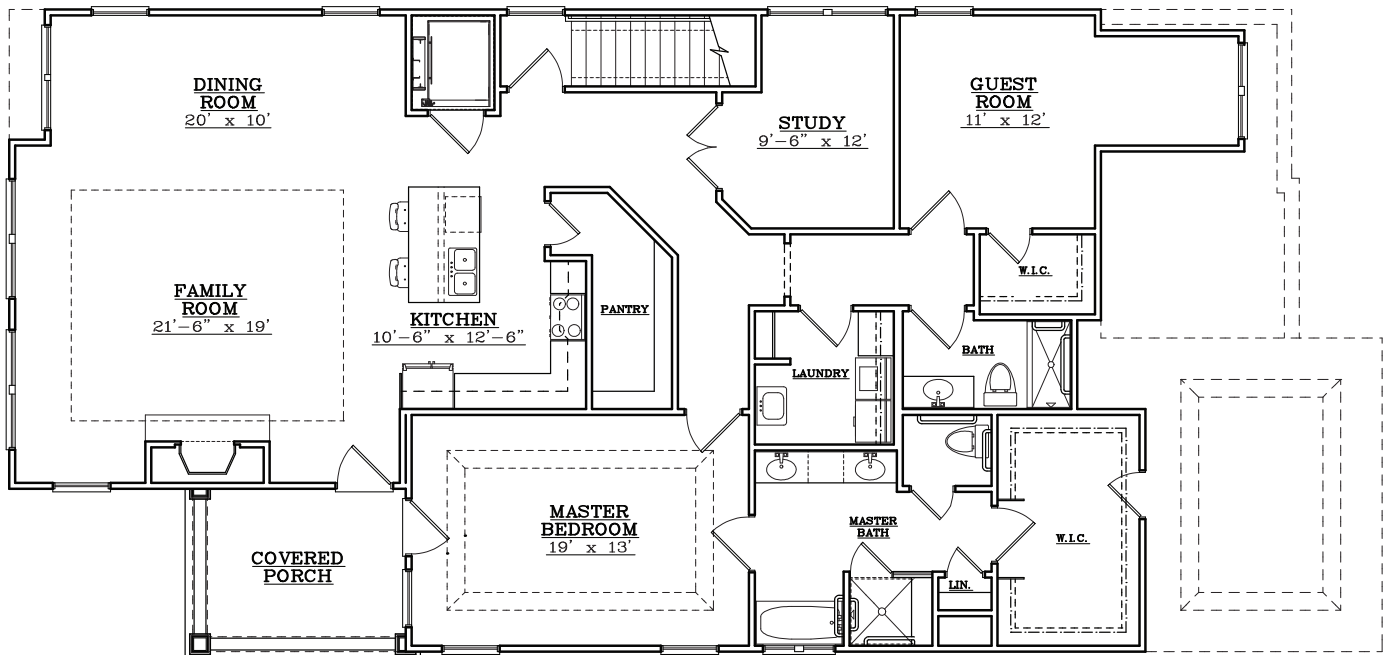

## WEST COBB

Maple A

SECOND FLOOR - 2 BEDROOMS/2 BATHS

2,307 SQUARE FEET

tel 770-255-7000 fax 770-512-0625 | 3165 Dallas Highway | Marietta, GA 30064

Floor plan illustrations are representative of the typical suite type. Size and orientation of the suite is dependent on the location within the building. Our standard floor plans are for illustration purposes only.