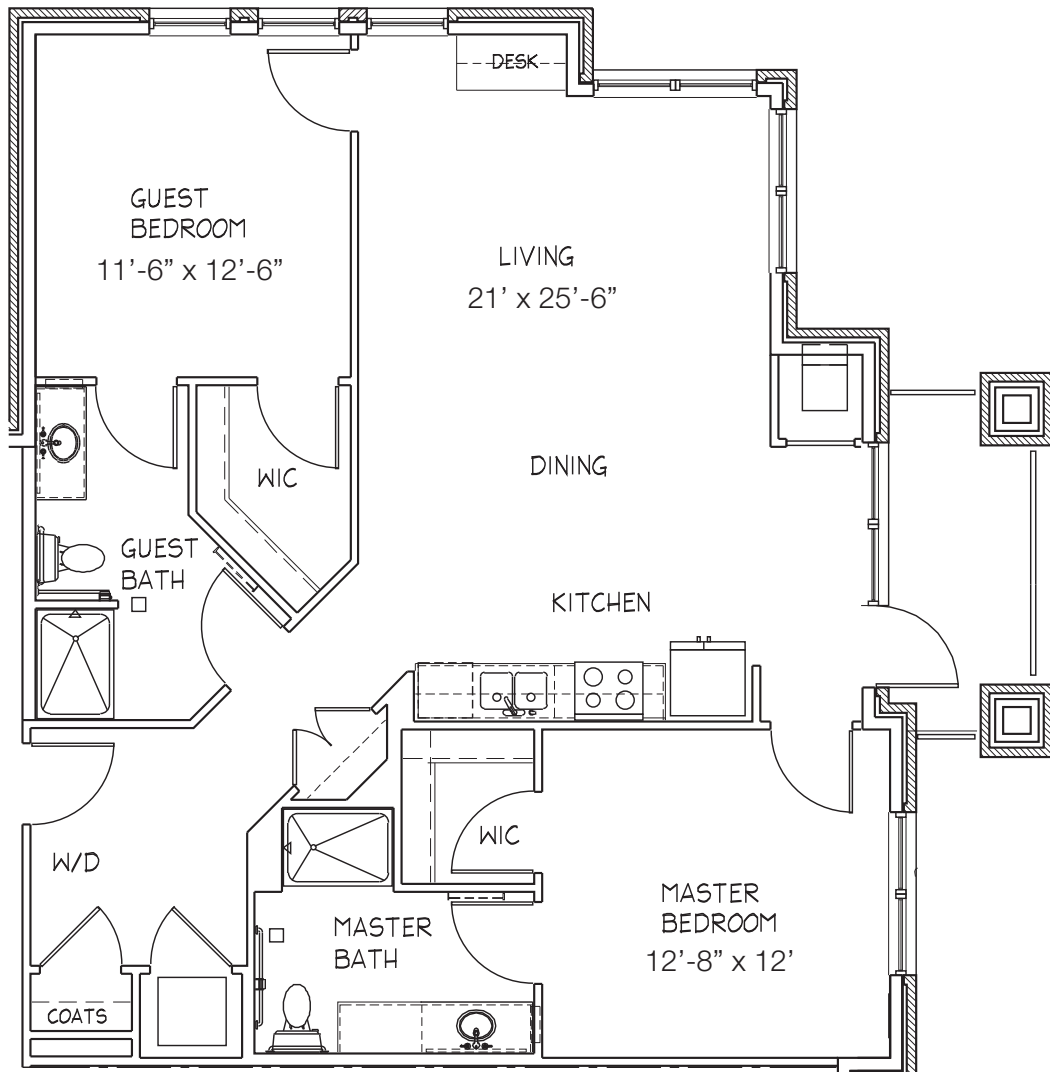

## WEST COBB

Hawthorne

2 BEDROOMS/2 BATHS plus LIVING AND FULL KITCHEN

1,168 SQUARE FEET

tel 770-255-7000 fax 770-512-0625 | 3165 Dallas Highway | Marietta, GA 30064

Floor plan illustrations are representative of the typical suite type. Size and orientation of the suite is dependent on the location within the building. Our standard floor plans are for illustration purposes only.