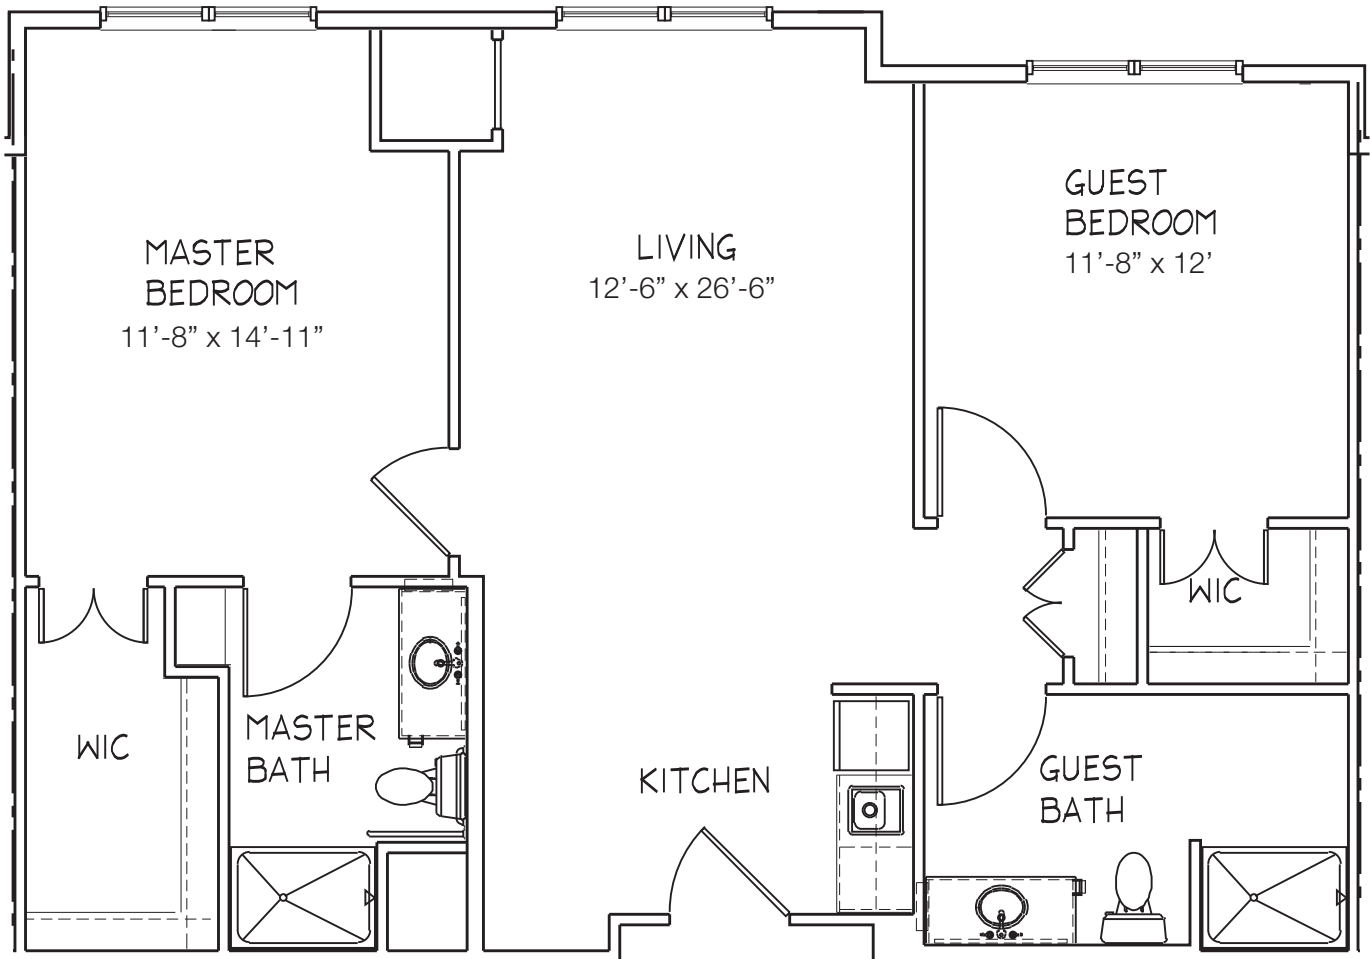

STERLING ESTATES

Senior Living Community

WEST COBB

Elm

2 BEDROOM/2 BATH DELUXE SUITE

964 SQUARE FEET

tel 770-255-7000 fax 770-512-0625 | 3165 Dallas Highway | Marietta, GA 30064

Floor plan illustrations are representative of the typical suite type. Size and orientation of the suite is dependent on the location within the building. Our standard floor plans are for illustration purposes only.