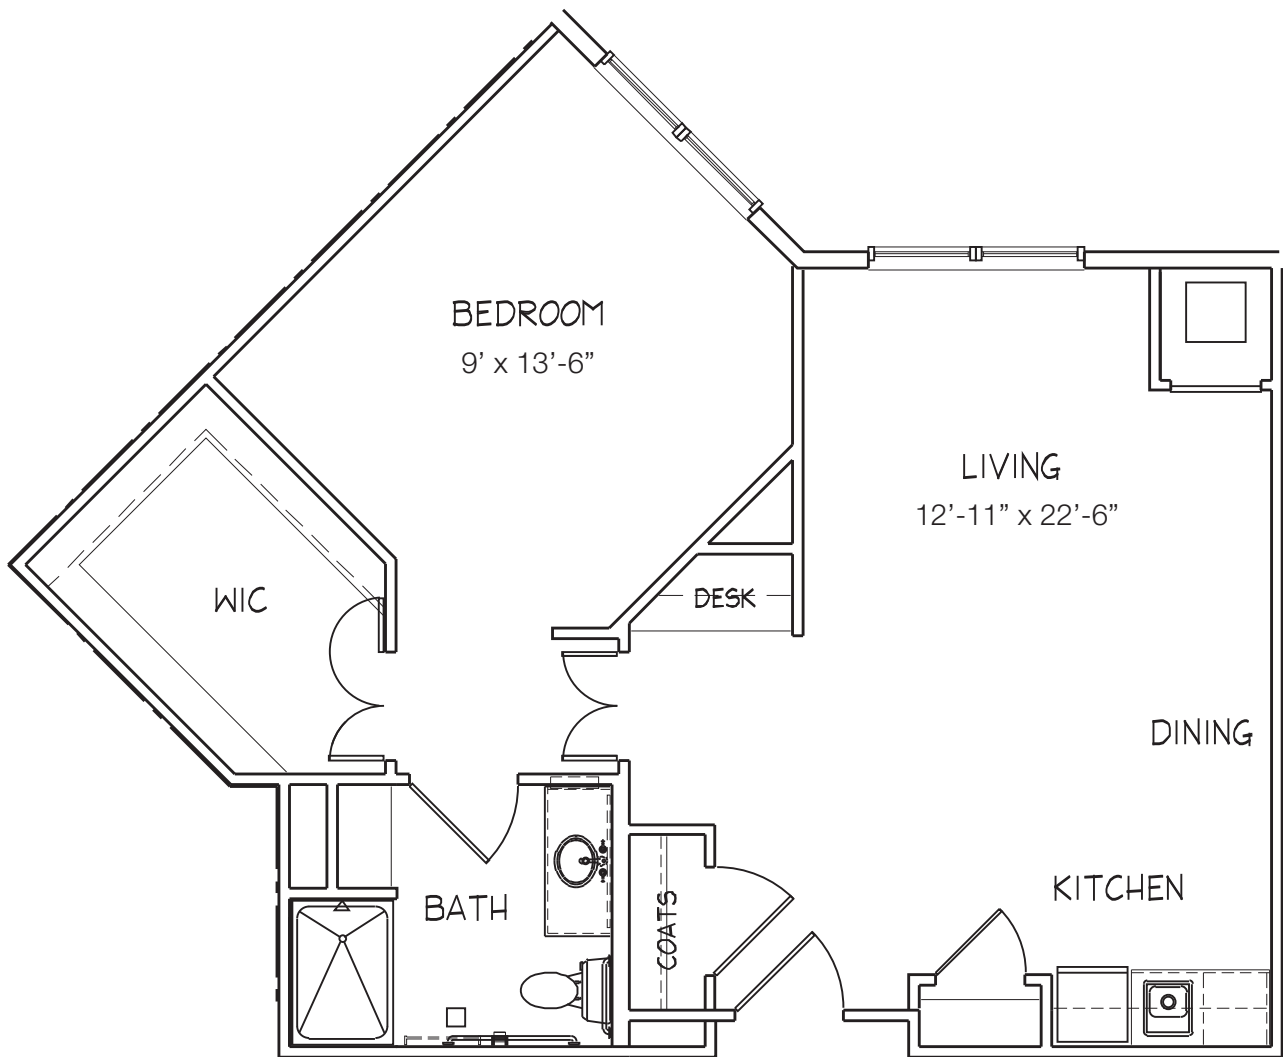

STERLING ESTATES

Senior Living Community

WEST COBB

Dover

1 BEDROOM DELUXE

722 SQUARE FEET

tel 770-255-7000 fax 770-512-0625 | 3165 Dallas Highway | Marietta, GA 30064

Floor plan illustrations are representative of the typical suite type. Size and orientation of the suite is dependent on the location within the building. Our standard floor plans are for illustration purposes only.