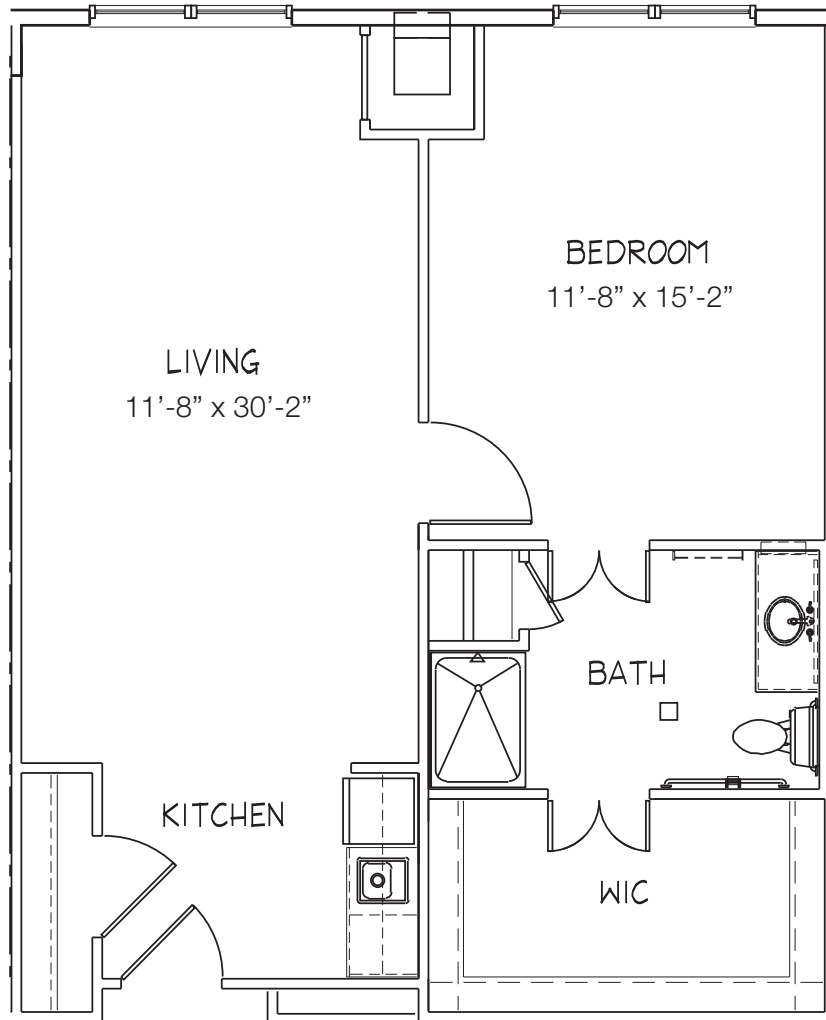

## WEST COBB

Coventry 4

1 BEDROOM DELUXE SUITE

730 SQUARE FEET

tel 770-255-7000 fax 770-512-0625 | 3165 Dallas Highway | Marietta, GA 30064

Floor plan illustrations are representative of the typical suite type. Size and orientation of the suite is dependent on the location within the building. Our standard floor plans are for illustration purposes only.