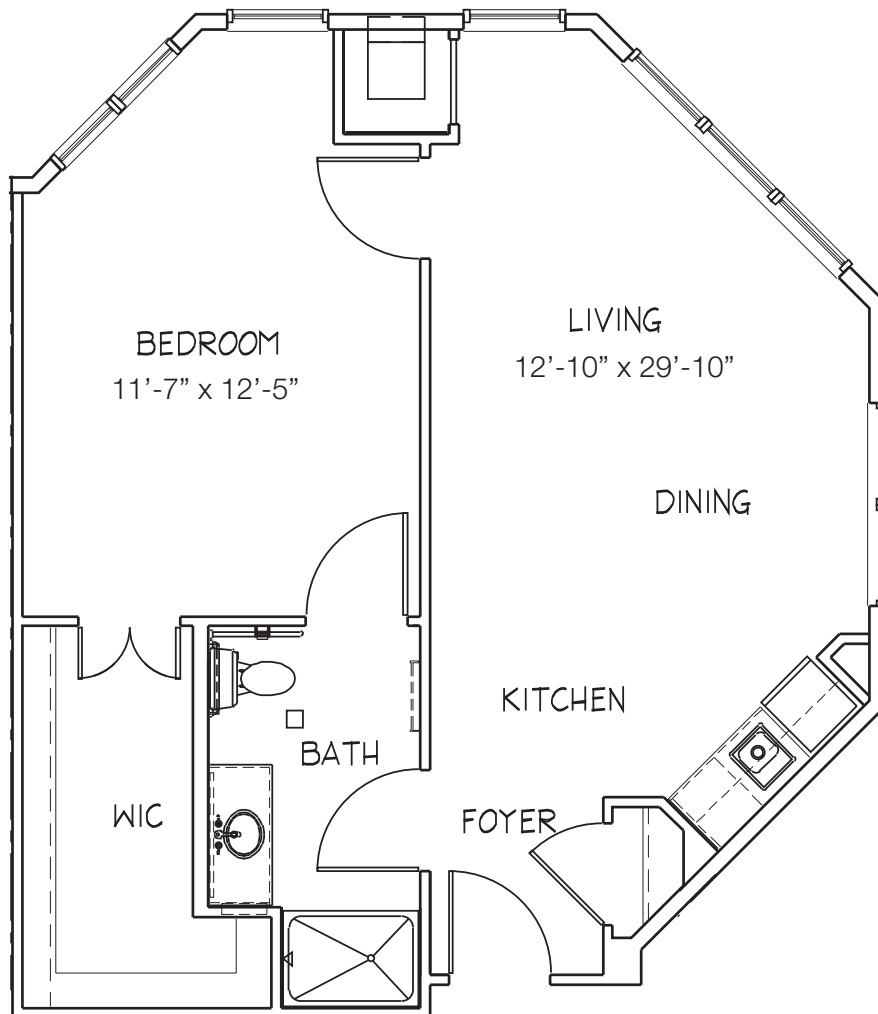

STERLING ESTATES

Senior Living Community

WEST COBB

Coventry 2

1 BEDROOM DELUXE SUITE

675 SQUARE FEET

tel 770-255-7000 fax 770-512-0625 | 3165 Dallas Highway | Marietta, GA 30064

Floor plan illustrations are representative of the typical suite type. Size and orientation of the suite is dependent on the location within the building. Our standard floor plans are for illustration purposes only.