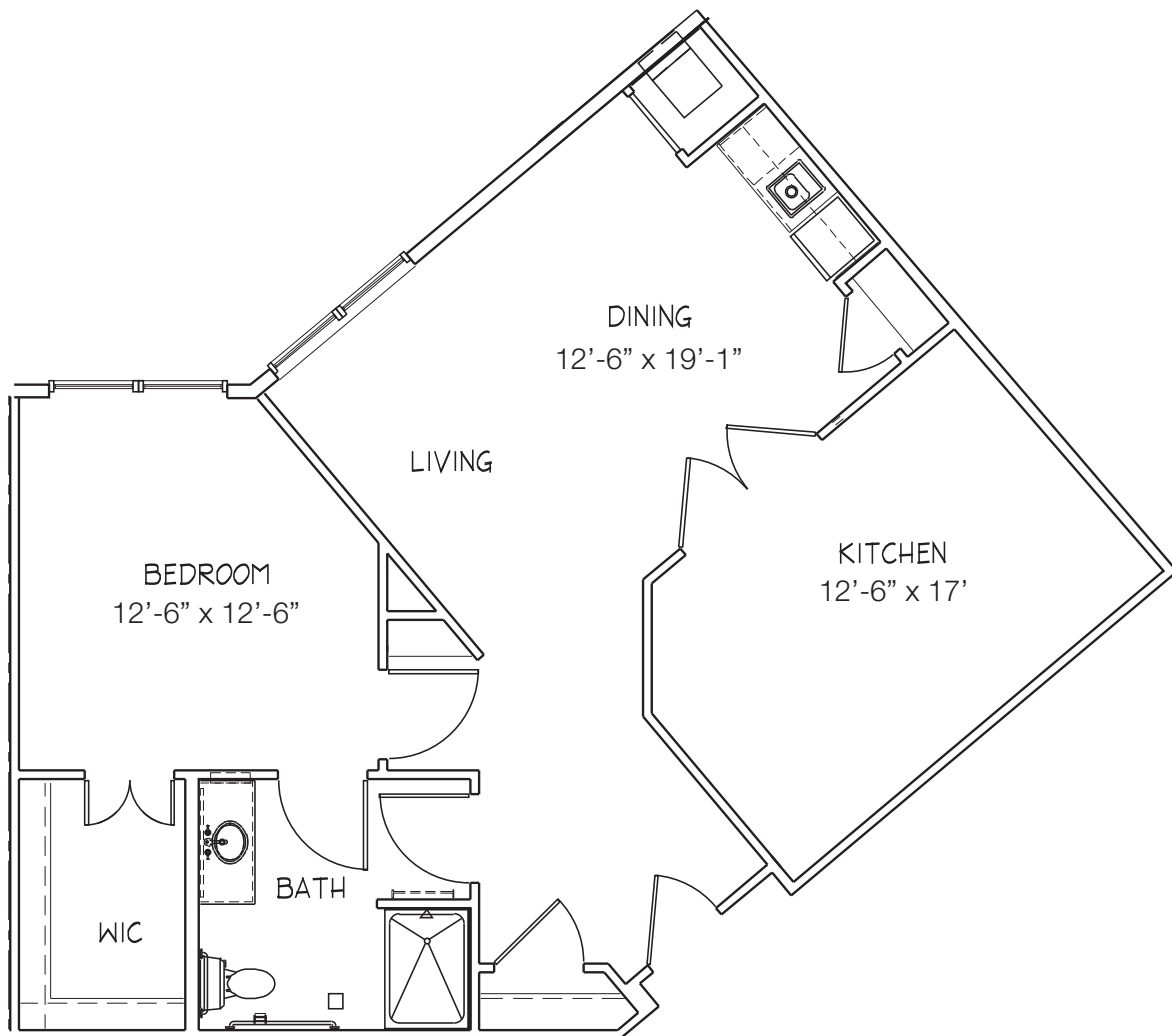

STERLING ESTATES

Senior Living Community

WEST COBB

Coventry 1

1 BEDROOM DELUXE SUITE

861 SQUARE FEET

tel 770-255-7000 fax 770-512-0625 | 3165 Dallas Highway | Marietta, GA 30064

Floor plan illustrations are representative of the typical suite type. Size and orientation of the suite is dependent on the location within the building. Our standard floor plans are for illustration purposes only.