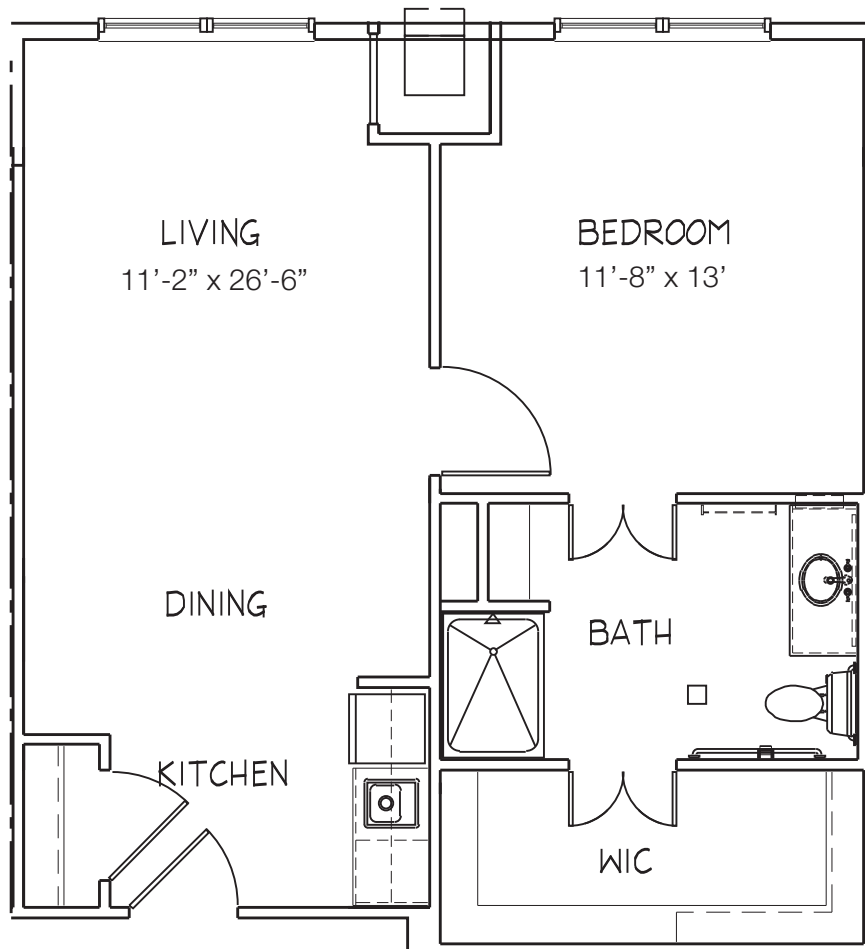

STERLING ESTATES

Senior Living Community

WEST COBB

Coventry

1 BEDROOM DELUXE SUITE

625 SQUARE FEET

tel 770-255-7000 fax 770-512-0625 | 3165 Dallas Highway | Marietta, GA 30064

Floor plan illustrations are representative of the typical suite type. Size and orientation of the suite is dependent on the location within the building. Our standard floor plans are for illustration purposes only.