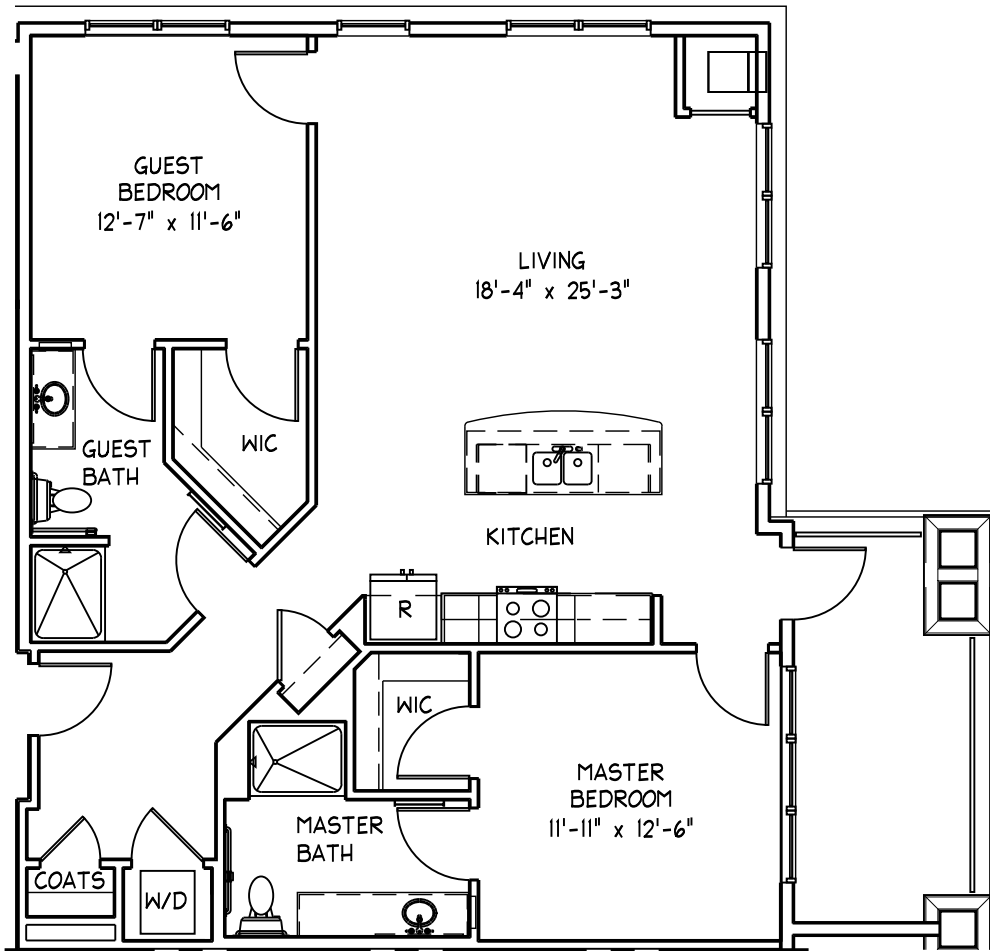

STERLING ESTATES

Senior Living Community

WEST COBB

Willow

2 BEDROOMS/2 BATHS

1,220 SQUARE FEET

tel 770-255-7000 fax 770-512-0625 | 3165 Dallas Highway | Marietta, GA 30064

Floor plan illustrations are representative of the typical suite type. Size and orientation of the suite is dependent on the location within the building. Our standard floor plans are for illustration purposes only.