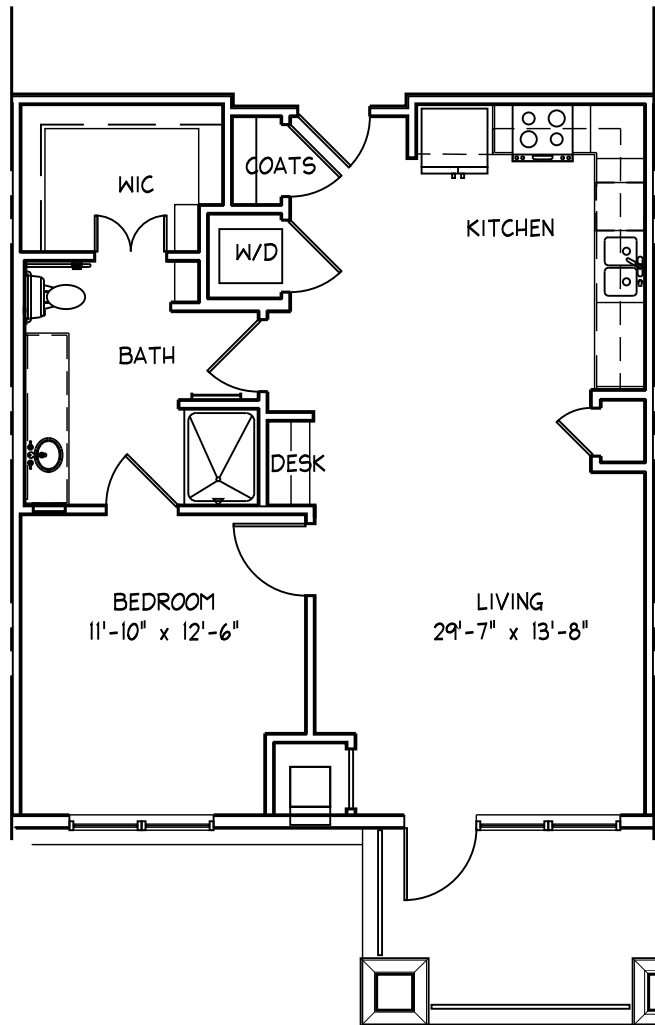

## WEST COBB

Holly

1 BEDROOM/1 BATH

815 SQUARE FEET

tel 770-255-7000 fax 770-512-0625 | 3165 Dallas Highway | Marietta, GA 30064

Floor plan illustrations are representative of the typical suite type. Size and orientation of the suite is dependent on the location within the building. Our standard floor plans are for illustration purposes only.