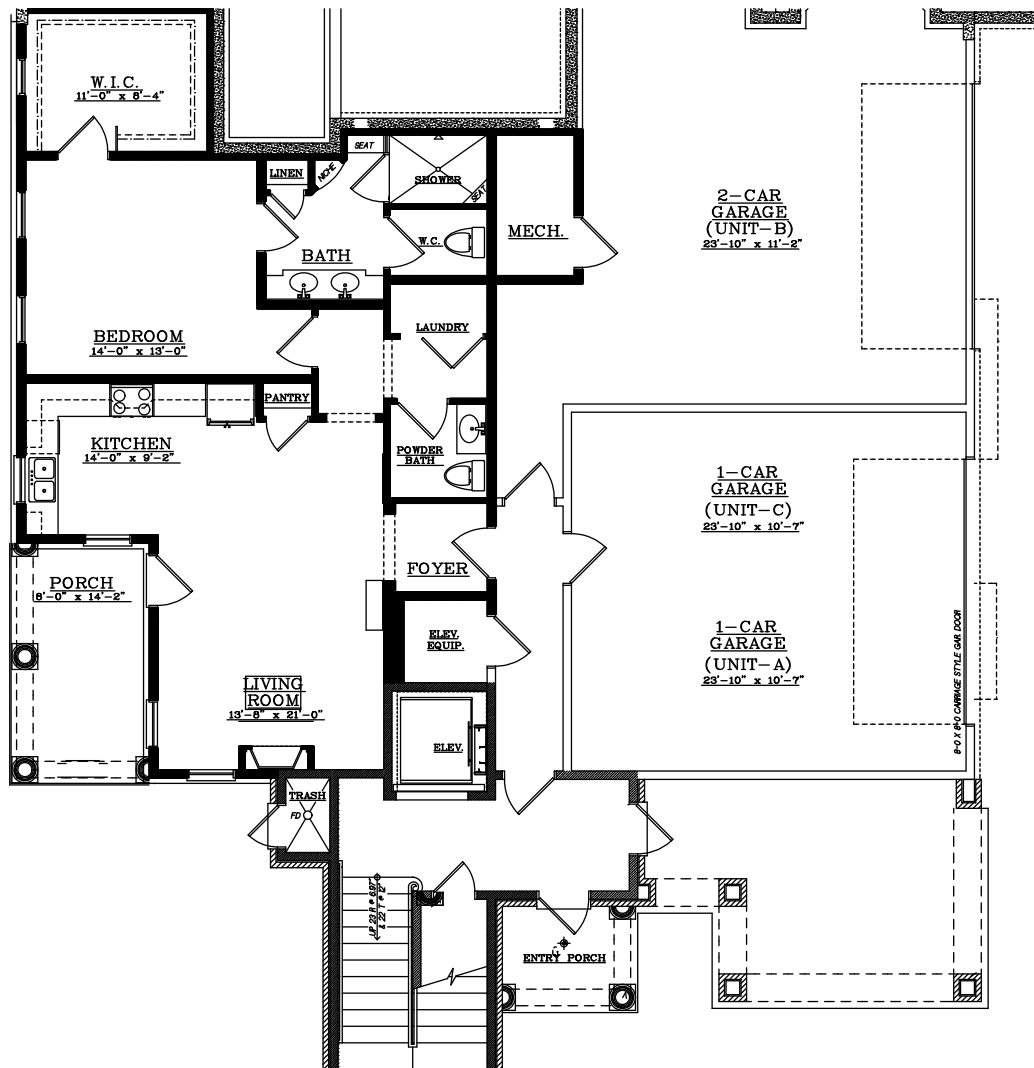

## EAST COBB

Magnolia

TERRACE - 1 BEDROOM/1.5 BATHS

APPROXIMATELY 1,022 SQUARE FEET

tel 678-946-4454 fax 678-946-4445 | 4220 Lower Roswell Rd. | Marietta, GA 30067

Floor plan illustrations are representative of the typical suite type. Size and orientation of the suite is dependent on the location within the building. Our standard floor plans are for illustration purposes only.