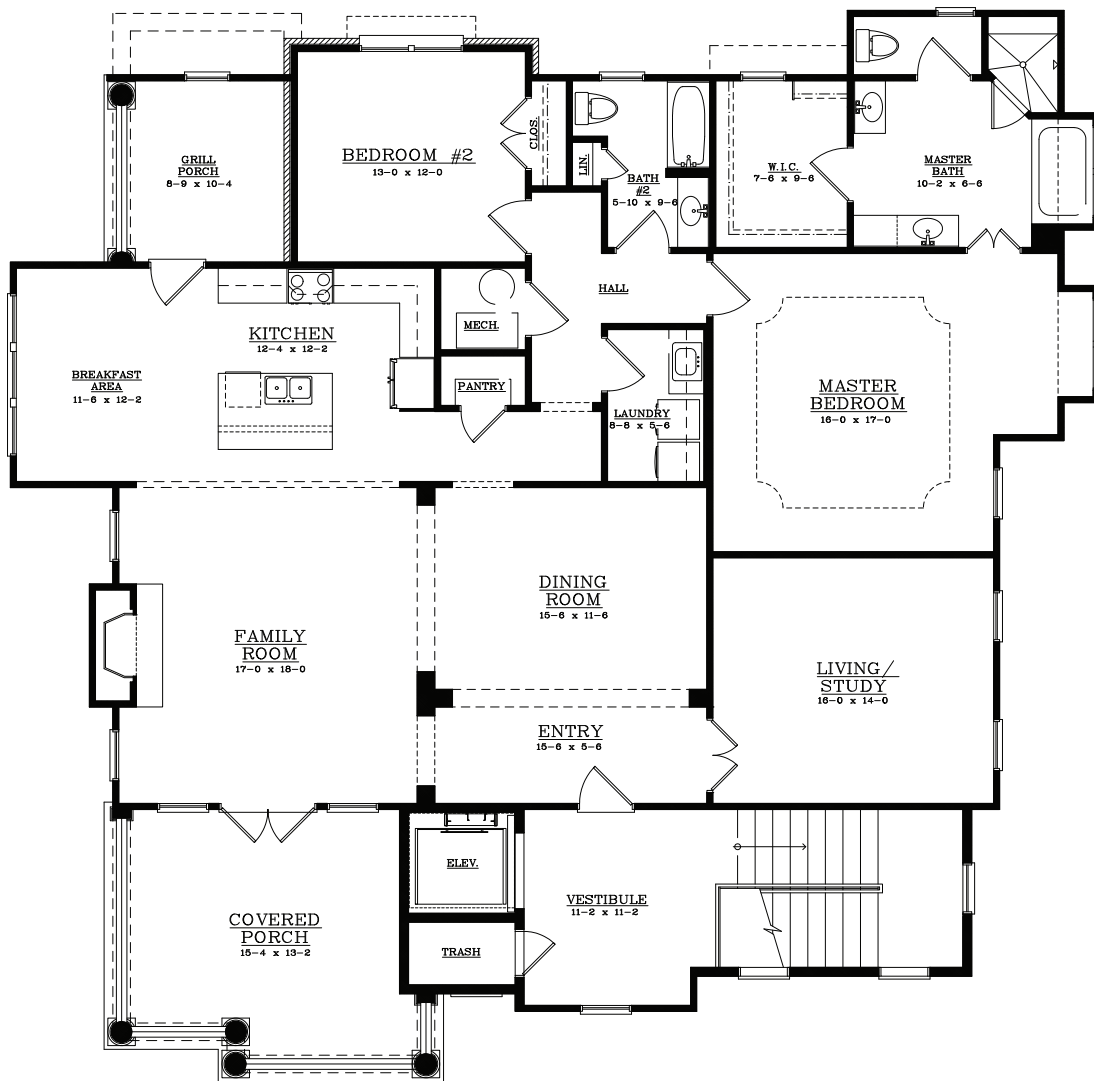

## EAST COBB

Gardenia

2 BEDROOMS/2 BATHS + LIVING/STUDY

APPROXIMATELY 2,260 SQUARE FEET

tel 678-946-4454 fax 678-946-4445 | 4220 Lower Roswell Rd. | Marietta, GA 30067

Floor plan illustrations are representative of the typical suite type. Size and orientation of the suite is dependent on the location within the building. Our standard floor plans are for illustration purposes only.