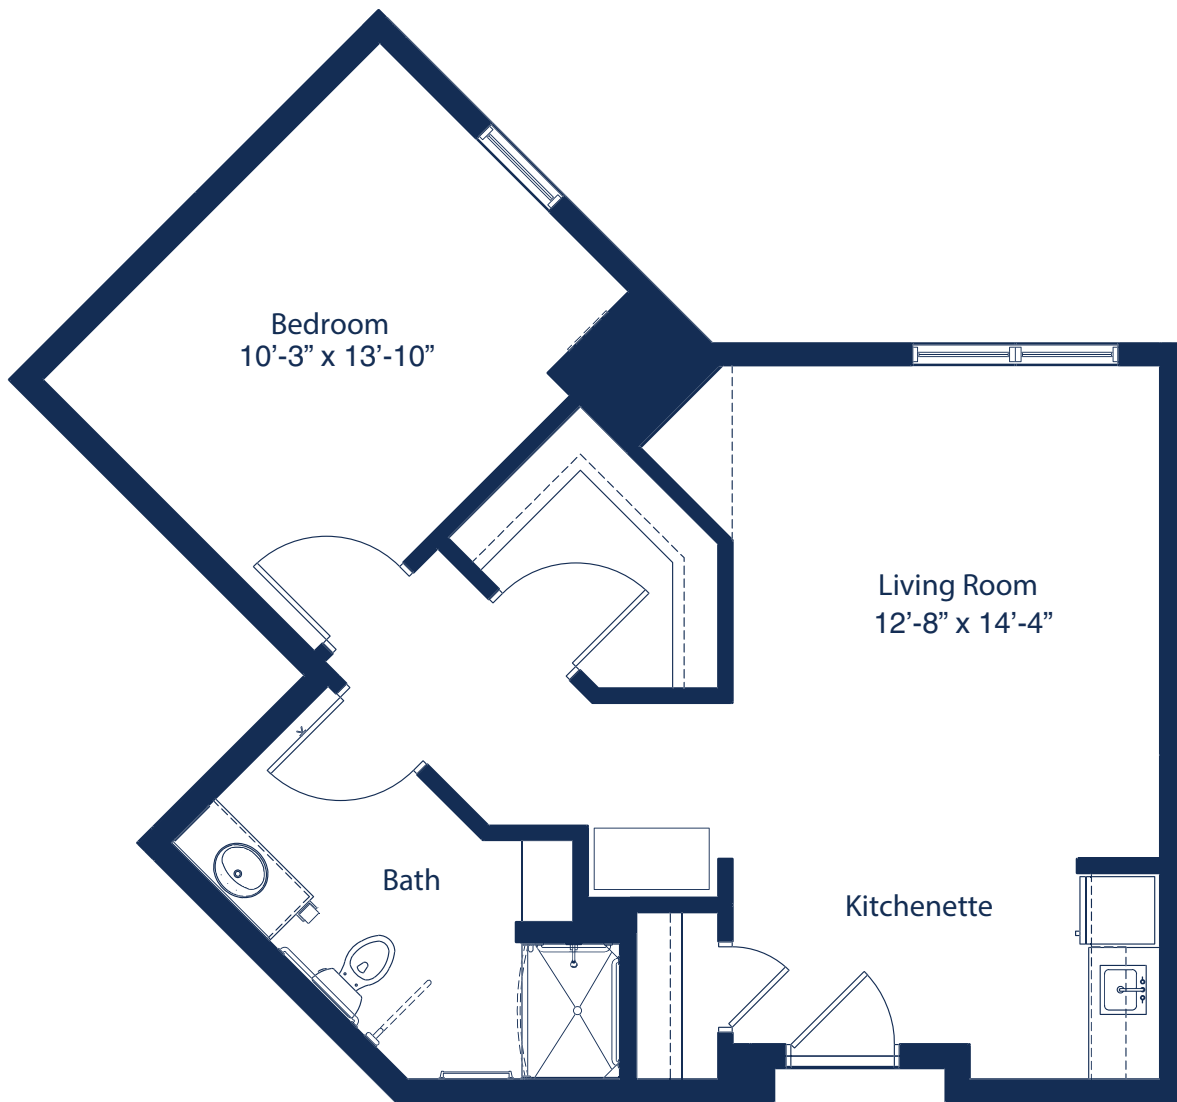

## EAST COBB

Dover

1 BEDROOM DELUXE SUITE

APPROXIMATELY 695 SQUARE FEET

tel 678-946-4454 fax 678-946-4445 | 4220 Lower Roswell Rd. | Marietta, GA 30067

Floor plan illustrations are representative of the typical suite type. Size and orientation of the suite is dependent on the location within the building. Our standard floor plans are for illustration purposes only.