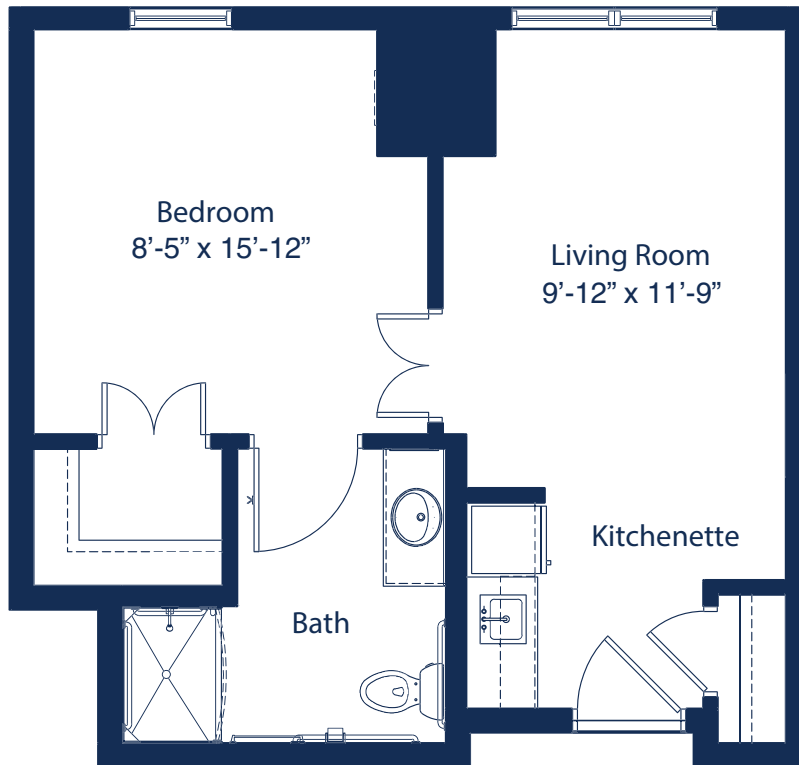

STERLING ESTATES

Senior Living Community

EAST COBB

Bradford 5

1 BEDROOM DELUXE SUITE

APPROXIMATELY 476 SQUARE FEET

tel 678-946-4454 fax 678-946-4445 | 4220 Lower Roswell Rd. | Marietta, GA 30067

Floor plan illustrations are representative of the typical suite type. Size and orientation of the suite is dependent on the location within the building. Our standard floor plans are for illustration purposes only.